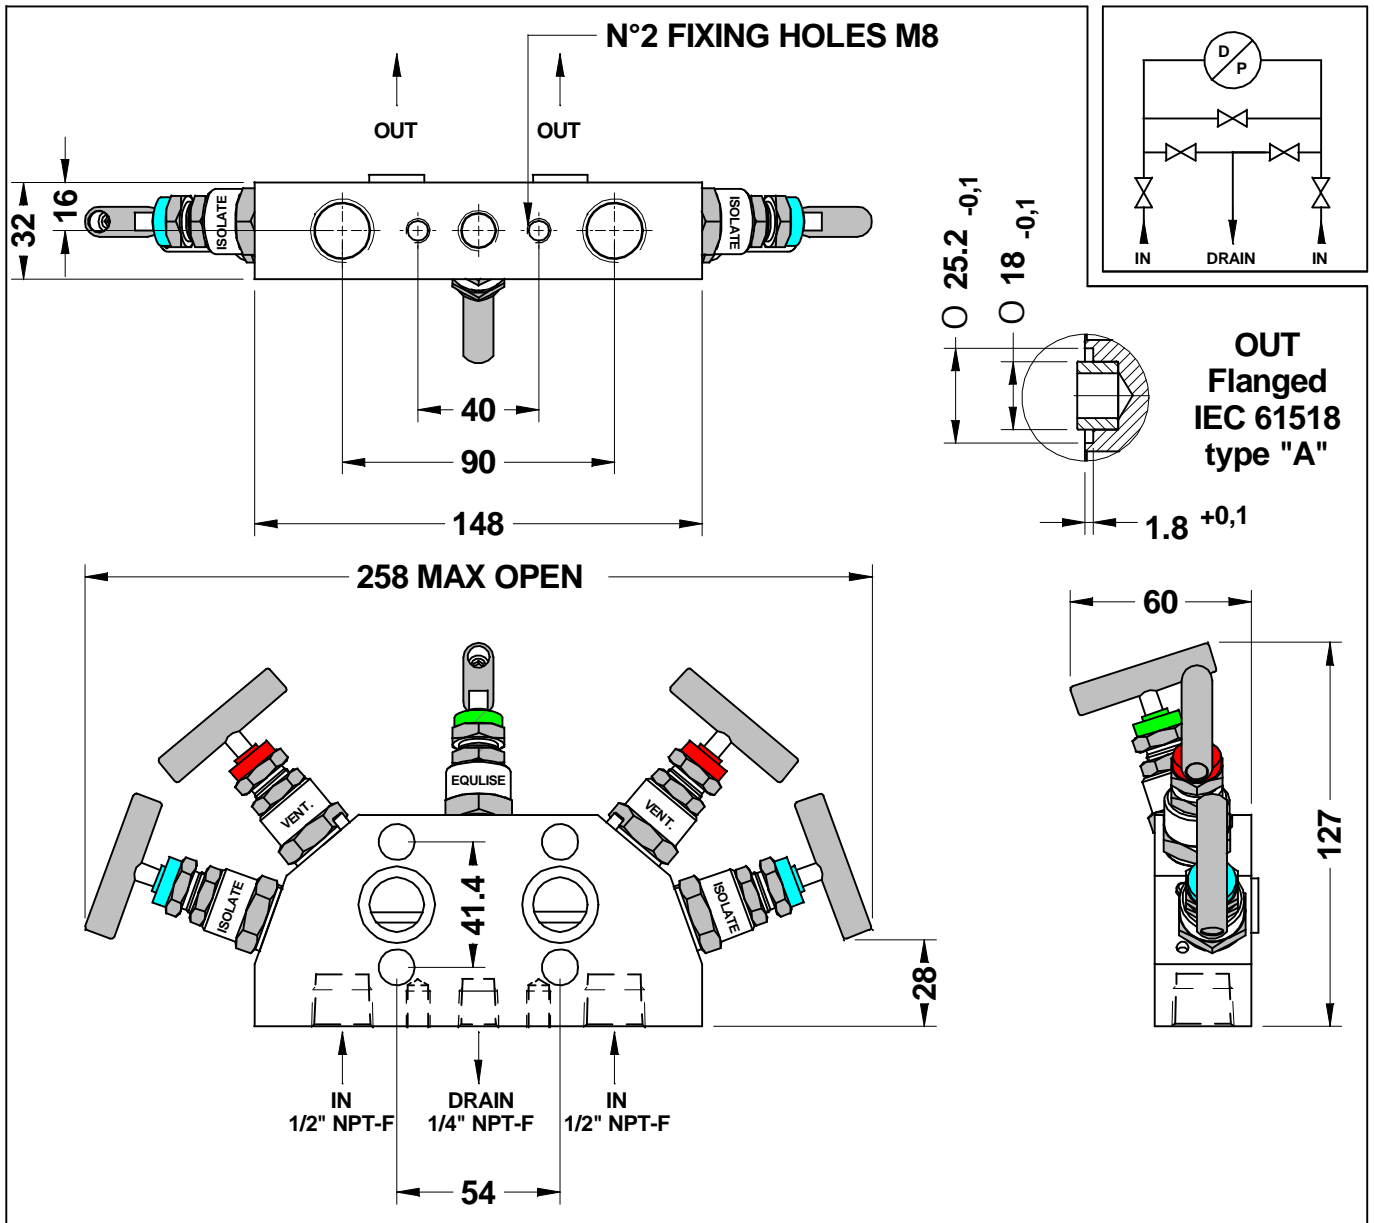

# S65NDE8S/MTT

**FIVE VALVE BAR STOCK MANIFOLD** rating 6000 p.s.i.  
**THREADED/FLANGED** connection with 1/4" NPT-F drain

Code	In	Out	Material	Packing
65NDE8S/MTT	1/2" NPT-F	IEC 61518/A	AISI 316L	PTFE

Included accessories	
screw CARBON STEEL	Q.TY 4
gasket PTFE	Q.TY 2